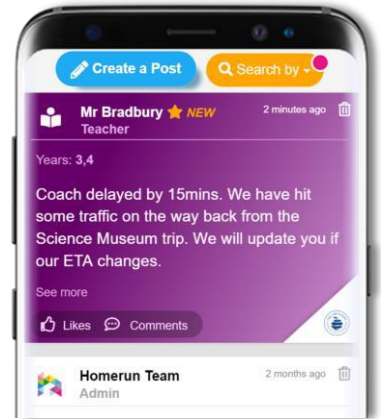

Live Notice Board

A live school feed that sends targeted messages to parents to promote and engage with sustainable travel initiatives.

Sends polls and consultations to understand which solutions will have the most buy-in.