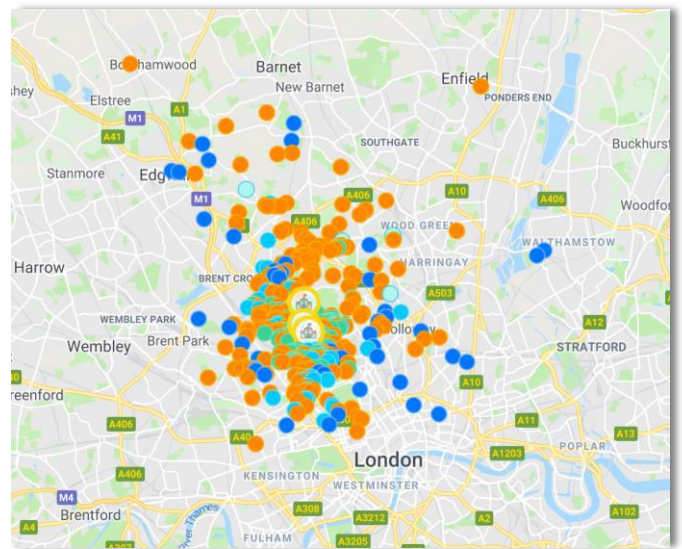

■ Walk
■ Car
■ Bus
■ Train
■ Cycle

Available On

HomeRun

www.homerun-app.com

info@homerun-app.com