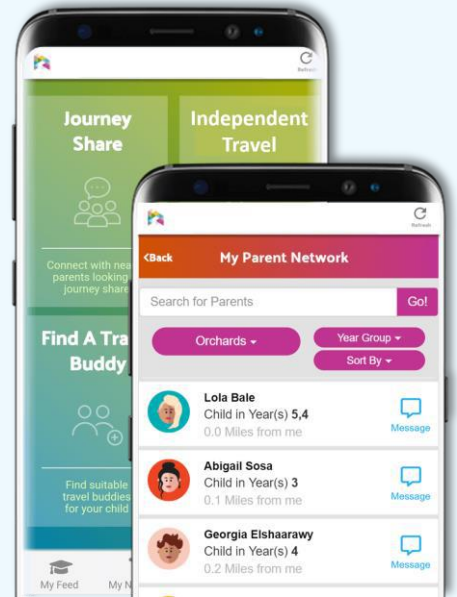

HomeRun

THE SCHOOL JOURNEYS APP

WHAT IS HOMERUN?

An innovative digital platform that engages communities and promotes sustainable school journeys.

Engaging School Communities

Reducing Air Pollution and CO2 emissions

Promoting Better School Commutes

KEY FEATURES

Journey Sharing

Creates closed private networks around schools and connects parents, enabling them to easily arrange journey sharing.

A trusted school network without the need to share contact details.

Independent Travel

Parents can arrange travel buddy groups for their children.

For children with smartphones, parents can monitor their journeys with real-time updates to encourage safe independent travel.

Provides automated data for travel plans informed by real journeys.

Monitors key Public Health data on activity and air pollution.

Post-code mapping with mode of travel used.

Maps driving routes and identifies traffic congestion hotspots.