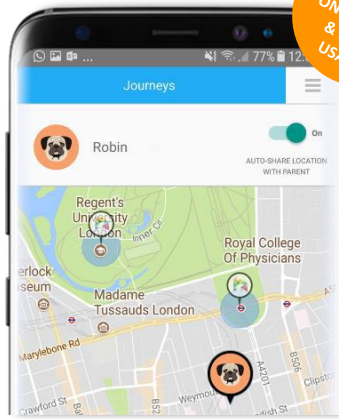

Independent Travel

Parents can arrange travel buddy groups for their children.

For children with smartphones, parents can monitor their journeys with real-time updates to encourage safe independent travel.