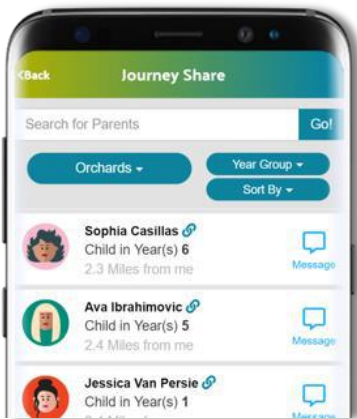

KEY FEATURES

Journey Sharing

Creates closed private networks around schools and connects parents, enabling them to easily arrange journey sharing.

A trusted school network without the need to share contact details.